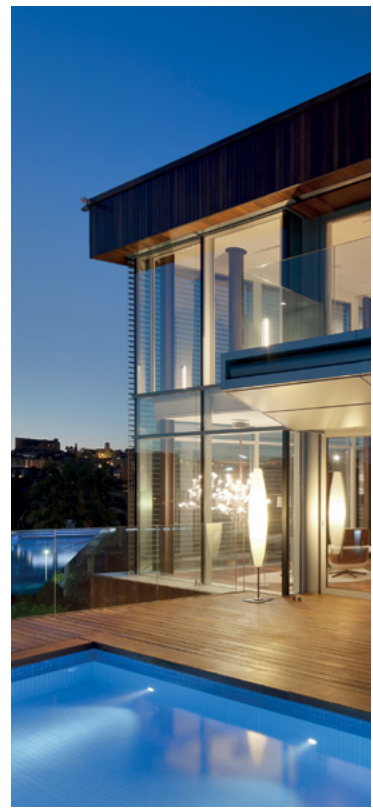

“I want windows and doors that add style and character to my house”